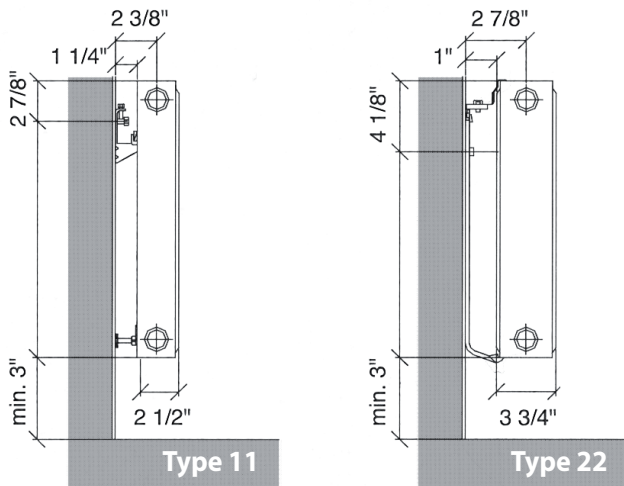

Dimensions and Outputs

| Height | 8" | 12" | 16" | | 20" | | 24" | | 36" |
|--------|-------|-------|-------|-------|-------|-------|-------|-------|-------|
| Type | 22 | 22 | 11 | 22 | 11 | 22 | 11 | 22 | 22 |
| Length | BTU/h | BTU/h | BTU/h | BTU/h | BTU/h | BTU/h | BTU/h | BTU/h | BTU/h |
| 16" | -- | 1747 | 1290 | 2160 | 1576 | 2685 | 1853 | 3125 | 4388 |
| 24" | 2126 | 2620 | 1938 | 3238 | 2368 | 4026 | 2777 | 4692 | 6582 |
| 36" | 3187 | 3934 | 2907 | 4859 | 3552 | 6039 | 4169 | 7036 | 9874 |
| 48" | 4248 | 5244 | 3873 | 6479 | 4732 | 8052 | 5558 | 9380 | -- |
| 64" | 5664 | 6991 | 5166 | 8639 | 6312 | 10738 | 7411 | 12505 | -- |
| 72" | 6374 | 7865 | 5811 | 9717 | 7100 | 12078 | 8336 | 14071 | -- |

Water Content in Gal/ft

| Type / Height | 8" | 12" | 16" | 20" | 24" | 36" |
|---------------|------|------|------|------|------|------|
| 11 | - | 0.12 | 0.18 | 0.23 | 0.27 | 0.36 |
| 22 | 0.20 | 0.27 | 0.36 | 0.44 | 0.53 | 0.69 |

Weight in lbs/ft

| Type / Height | 8" | 12" | 16" | 20" | 24" | 36" |
|---------------|------|-------|-------|-------|-------|-------|
| 11 | - | 6.05 | 8.47 | 10.82 | 13.10 | 19.55 |
| 22 | 9.14 | 10.95 | 15.91 | 18.61 | 22.44 | 34.07 |

Rough-In Dimensions for Type 11 and Type 22

Type 11 radiators require blocking 2 7/8" from top of radiator

Other model types upon request

Delivery includes Bottom Tappings, Thermostatic Radiator Valve with Flow Setter (Oventrop GH[®]), Vent Plug, and Mounting Brackets