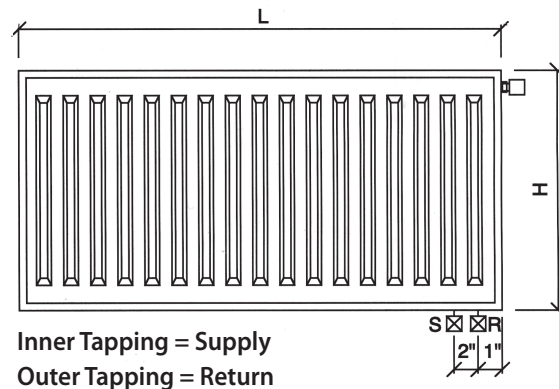

Weight in lbs/ft

| Type / Height | 8" | 12" | 16" | 20" | 24" | 36" |
|---------------|------|-------|-------|-------|-------|-------|
| 11 | - | 6.05 | 8.47 | 10.82 | 13.10 | 19.55 |
| 22 | 9.14 | 10.95 | 15.91 | 18.61 | 22.44 | 34.07 |

Rough-In Dimensions for Type 11 and Type 22

Type 11 radiators require blocking 2 7/8" from top of radiator

Other model types upon request

Delivery includes Bottom Tappings, Thermostatic Radiator Valve with Flow Setter (Oventrop GH[®]), Vent Plug, and Mounting Brackets