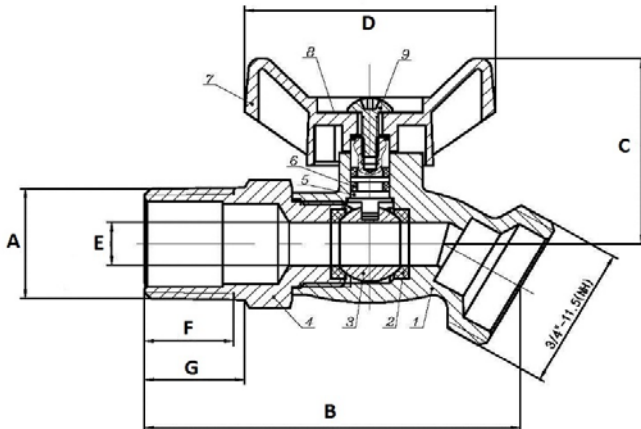

3021NKW Series

Brass Hose Bibb

No Kink

w/ 1/4 Turn Handle

MIP x Hose

Max Operating Pressure: 125 WOG

ISO 9001

Certified to NSF/ANSI 61-G

ITEM#	SIZE (in)	Metric Pipe Size	CTN	CASE	A	B	C	D	E	F	G
30218W	1/2	0	12	72	0.50	2.74	1.37	1.78	0.32	0.63	0.71
30219W	3/4	0	12	72	0.75	2.83	1.37	1.78	0.32	0.71	0.75

NO.	DESCRIPTION	MATERIAL
1	Body	Lead Free Brass
2	Seat Seal	PTFE
3	Ball	Lead Free Brass
4	Bonnet	Lead Free Brass
5	Stem	Lead Free Brass
6	O-Ring	EPDM
7	Handle	Zinc
8	Name Plate	Aluminum
9	Screw	Lead Free Brass

This approved Webstone valve is designed for attachment to outdoor faucets and for use with water. Threaded ends comply with ASME B1.20.1.