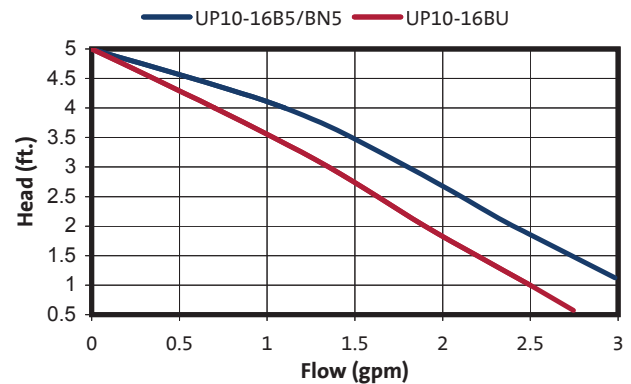

Performance Curve:

– UP 10-16

Pump Technical Data:

Flow Range: 0 to 3.5 U.S. GPM
Head Range: 1 to 5 U.S. Feet
Motor: 25W, Single Phase, 115V
Min. Fluid Temperature: 36°F (2°C)
Max. Fluid Temperature: 203°F (95°C)
Max. Working Pressure: 145 PSI
Standard Features: 5ft. line-cord w/plug
Optional Features: Timer, Aquastat

Performance Curve:

Models	Part Number	1/2" Sweat	1/2" F NPT	1 1/4" Union	Line Cord	Timer	Aquastat	Check Valve	Isolation Valve
UP10-16B5 LC	97525905	•			•				
UP10-16B5 TLC	97525907	•			•	•			
UP10-16B5 ATLC	97525908	•			•	•	•		
UP10-16BN5 LC	97525909		•		•				
UP10-16BN5 TLC	97525910		•		•	•			
UP10-16BN5 ATLC	97525921		•		•	•	•		
UP10-16BU ATLC	97525922			•	•	•	•	•	•