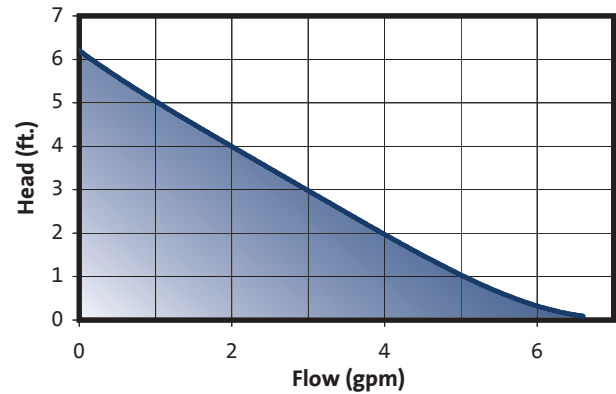

Performance Curve:

– UP 10-16

Pump Technical Data:

Flow Range: 0 to 3.5 U.S. GPM
Head Range: 1 to 5 U.S. Feet
Motor: 25W, Single Phase, 115V
Min. Fluid Temperature: 36°F (2°C)
Max. Fluid Temperature: 203°F (95°C)
Max. Working Pressure: 145 PSI
Standard Features: 5ft. line-cord w/plug
Optional Features: Timer, Aquastat

Performance Curve:

Models	Part Number	1/2" Sweat	1/2" F NPT	1 1/4" Union	Line Cord	Timer	Aquastat	Check Valve	Isolation Valve
UP10-16B5 LC	97525905	•			•				
UP10-16B5 TLC	97525907	•			•	•			
UP10-16B5 ATLC	97525908	•			•	•	•		
UP10-16BN5 LC	97525909		•		•				
UP10-16BN5 TLC	97525910		•		•	•			
UP10-16BN5 ATLC	97525921		•		•	•	•		
UP10-16BU ATLC	97525922			•	•	•	•	•	•