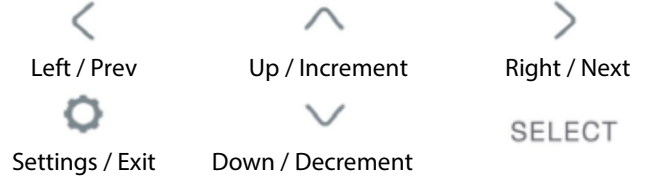

Specifications

Controls

Indicators

Current Day	Current Date
Current Time	Room Temperature
Relative Humidity	Setpoint Temperature
Heat/Cool/Off	Status of Wireless Connection
Status of Internet Connection	Key Lock

Power

2 AA alkaline batteries, Battery life: 24 months

Radio

802.15.4 radio (2.54 GHz), Zigbee HA1.2 based protocol

Environmental

Operating: 32 – 122°F (0 – 50°C) , <95% RH, non-condensing
Storage: -4 – 140°F (-20 – 60°C) , <95% RH, non-condensing

Agency Compliance

FCC, Industry Canada

Warranty

5 years limited warranty

Compatible Devices

AC10RF Coordinator (systems without internet)
AKL01/04/06PRF 1/4/6 Zone Wireless Pump Relay Controller
AKL08RF 8 Zone Wireless Relay Controller
ARV10RFM-3 Wireless Radiator Valve Actuator
AX10RF Wireless Receiver (remote contact)
SC824ZB Smart Relay – Low Voltage
SG888ZB Gateway (systems with or without internet)

Note: Specifications are subject to change without notice